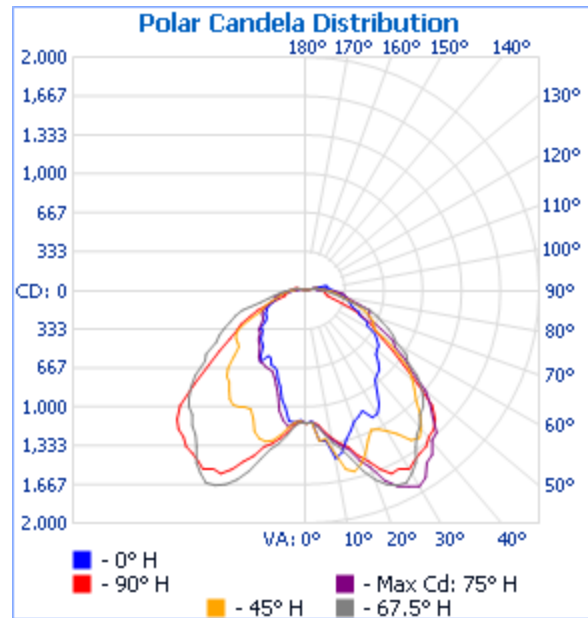

Lamp: DRIVER: HIGH PERFECTION TECH

Lamp Cat: LP1090-24-GG-299. LUMEN RATING: 4812.73 Lms.

Lamp Output: 1 lamp(s), rated Lumens/lamp: 4812.73

Max Candela: 1,945.0 at Horizontal: 75°, Vertical: 30°

Luminous Opening: Point

Test: Intertek

Test Lab: BASE TEST Intertek

Photometry : Type C

CIE Class: Direct

Roadway Summary

Cutoff Classification:	NONCUTOFF	
Distribution:	TYPE II, VERY SHORT	
Max Cd, 90 Deg Vert:	332.3	
Max Cd, 80 to <90 Deg:	445.1	
	Lumens	% Lamp
Downward Street Side:	2,654.8	55.2%
Downward House Side:	1,997.7	41.5%
Downward Total:	4,652.5	96.7%
Upward Street Side:	103.0	2.1%
Upward House Side:	57.2	1.2%
Upward Total:	160.2	3.3%
Total Lumens:	4,812.7	100%