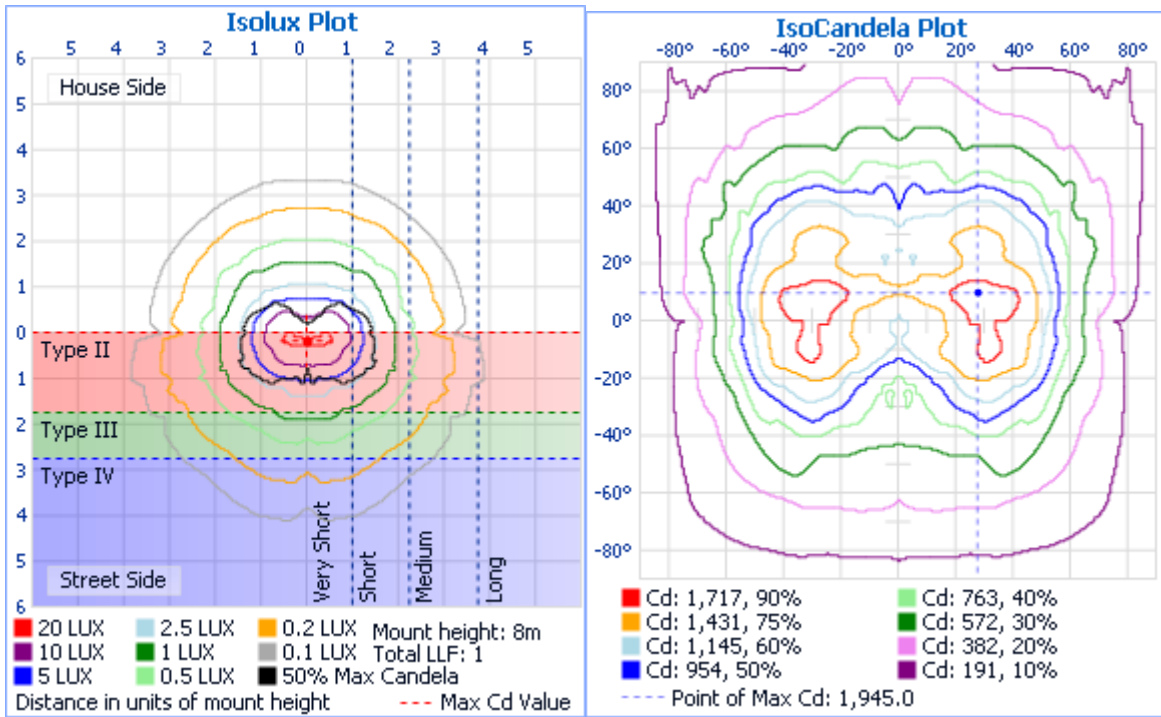

Test: Intertek

Test Lab: BASE TEST Intertek

Photometry : Type C

CIE Class: Direct

Roadway Summary

Cutoff Classification:	NONCUTOFF	
Distribution:	TYPE II, VERY SHORT	
Max Cd, 90 Deg Vert:	332.3	
Max Cd, 80 to <90 Deg:	445.1	
	Lumens	% Lamp
Downward Street Side:	2,654.8	55.2%
Downward House Side:	1,997.7	41.5%
Downward Total:	4,652.5	96.7%
Upward Street Side:	103.0	2.1%
Upward House Side:	57.2	1.2%
Upward Total:	160.2	3.3%
Total Lumens:	4,812.7	100%

Zonal Lumen Summary

Zone	Lumens	% Lamp	% Luminaire
0-30	1,123.1	23.3%	23.3%
0-40	1,953.3	40.6%	40.6%
0-60	3,511.5	73%	73%
60-90	1,140.6	23.7%	23.7%
0-90	4,652.1	96.7%	96.7%
90-180	160.3	3.3%	3.3%
0-180	4,812.3	100%	100%

Flood Summary

	Efficiency	Lumens	Horizontal Spread	Vertical Spread
Field (10%):	95.8%	4,612.1	165.7	176.2
Beam (50%):	55.3%	2,662.2	111.5	81.2
Total:	100%	4,810.3		

Lumens Per Zone

Zone	Lumens	% Total	Zone	Lumens	% Total
0-10	117.1	2.4%	90-100	127.8	2.7%
10-20	381.4	7.9%	100-110	32.5	0.7%
20-30	624.6	13.0%	110-120	0	0%
30-40	830.2	17.3%	120-130	0	0%
40-50	853.3	17.7%	130-140	0	0%
50-60	704.9	14.6%	140-150	0	0%
60-70	534.0	11.1%	150-160	0	0%
70-80	372.8	7.7%	160-170	0	0%
80-90	233.8	4.9%	170-180	0	0%

Illuminance at a Distance

	Center Beam LUX	Beam Width
1.3m	642.43 LUX	2.3m 3.9m
2.7m	160.61 LUX	4.6m 7.8m
4.0m	71.38 LUX	6.9m 11.7m
5.3m	40.15 LUX	9.1m 15.7m
6.7m	25.70 LUX	11.4m 19.6m
8.0m	17.85 LUX	13.7m 23.5m