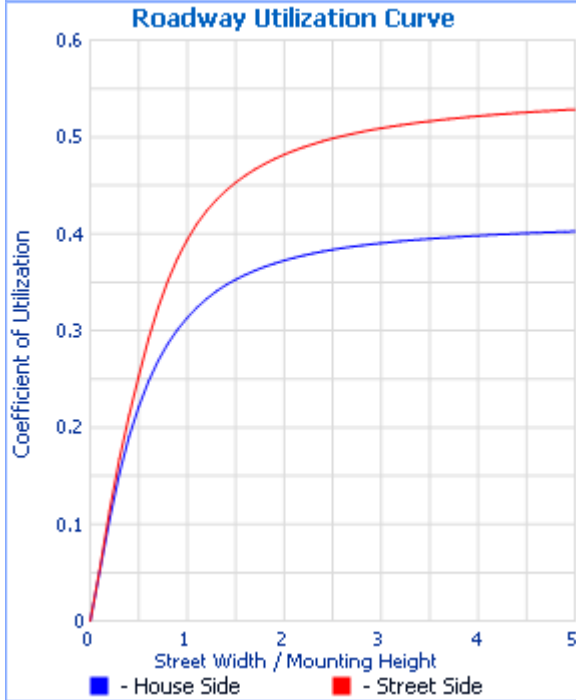

Zonal Lumen Summary

Zone	Lumens	% Lamp	% Luminaire
0-30	1,123.1	23.3%	23.3%
0-40	1,953.3	40.6%	40.6%
0-60	3,511.5	73%	73%
60-90	1,140.6	23.7%	23.7%
0-90	4,652.1	96.7%	96.7%
90-180	160.3	3.3%	3.3%
0-180	4,812.3	100%	100%

Flood Summary

	Efficiency	Lumens	Horizontal Spread	Vertical Spread
Field (10%):	95.8%	4,612.1	165.7	176.2
Beam (50%):	55.3%	2,662.2	111.5	81.2
Total:	100%	4,810.3		

Lumens Per Zone

Zone	Lumens	% Total	Zone	Lumens	% Total
0-10	117.1	2.4%	90-100	127.8	2.7%
10-20	381.4	7.9%	100-110	32.5	0.7%
20-30	624.6	13.0%	110-120	0	0%
30-40	830.2	17.3%	120-130	0	0%
40-50	853.3	17.7%	130-140	0	0%
50-60	704.9	14.6%	140-150	0	0%
60-70	534.0	11.1%	150-160	0	0%
70-80	372.8	7.7%	160-170	0	0%
80-90	233.8	4.9%	170-180	0	0%