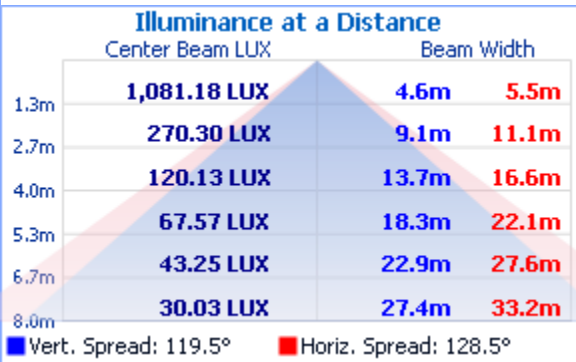

Test Lab: SCALED FROM Intertek

Photometry : Type C

CIE Class: Direct

Roadway Summary

Cutoff Classification:	CUTOFF	
Distribution:	TYPE III, VERY SHORT	
Max Cd, 90 Deg Vert:	154.0	
Max Cd, 80 to <90 Deg:	391.3	
	Lumens	% Lamp
Downward Street Side:	3,666.2	50.8%
Downward House Side:	3,334.9	46.2%
Downward Total:	7,001.1	96.9%
Upward Street Side:	111.9	1.5%
Upward House Side:	109.4	1.5%
Upward Total:	221.3	3.1%
Total Lumens:	7,222.4	100%

Zonal Lumen Summary

Zone	Lumens	% Lamp	% Luminaire
0-30	1,624.0	22.5%	22.5%
0-40	2,777.0	38.4%	38.5%
0-60	5,292.1	73.3%	73.3%
60-90	1,708.0	23.6%	23.7%
0-90	7,000.2	96.9%	96.9%
90-180	221.4	3.1%	3.1%
0-180	7,221.6	100%	100%

Flood Summary

	Efficiency	Lumens	Horizontal Spread	Vertical Spread
Field (10%):	95.3%	6,883.3	168	165.1
Beam (50%):	77.7%	5,611.7	128.5	119.5
Total:	99.9%	7,219.6		

Lumens Per Zone

Zone	Lumens	% Total	Zone	Lumens	% Total
0-10	185.0	2.6%	90-100	121.3	1.7%
10-20	550.0	7.6%	100-110	66.4	0.9%
20-30	889.1	12.3%	110-120	27.0	0.4%
30-40	1,153.1	16.0%	120-130	6.4	0.1%
40-50	1,283.8	17.8%	130-140	0.2	0%
50-60	1,231.3	17.1%	140-150	0	0%
60-70	951.1	13.2%	150-160	0	0%
70-80	525.6	7.3%	160-170	0	0%
80-90	231.3	3.2%	170-180	0	0%

Candela Table - Type C

	0	5	15	25	35	45	55	60	62.	67.	72.	77.	80	82.	87.	90	95	10	11	12	13	14	15	16	17	18					
0	19	19	19	19	19	19	19	19	19	19	19	19	19	19	19	19	19	19	19	19	19	19	19	19	19	19					
2.5	03	03	01	09	13	13	18	39	26	28	32	34	37	36	37	39	39	1	43	3	44	45	40	32	39	43	33	31	27	21	23
5	18	18	18	18	19	19	19	19	19	19	19	19	19	19	19	19	19	201	20	201	20	19	19	19	19	19	18	18	18	19	19
7.5	18	18	18	18	19	19	19	19	19	19	19	19	19	19	19	19	19	204	20	203	20	20	20	20	19	19	18	18	18	18	19
10	18	18	18	19	19	19	19	19	19	19	19	19	19	19	19	19	19	201	20	200	20	20	19	19	19	19	19	18	18	18	19
12.5	19	19	19	19	19	19	19	19	19	19	19	19	19	19	19	19	19	196	19	197	19	19	19	19	19	19	19	19	18	18	18
15	19	19	20	20	20	19	19	19	19	19	19	19	19	19	19	19	19	194	19	193	19	19	19	19	18	18	19	19	19	18	18