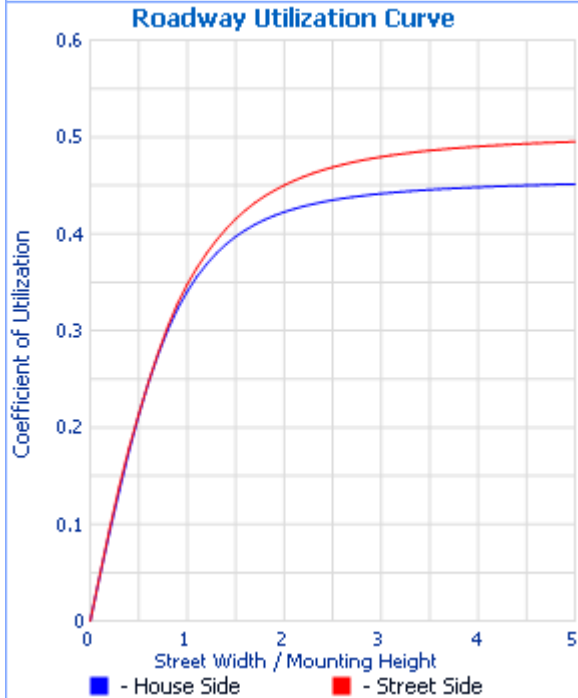

Test Lab: SCALED FROM Intertek

Photometry : Type C

CIE Class: Direct

Roadway Summary

Cutoff Classification:	CUTOFF	
Distribution:	TYPE III, VERY SHORT	
Max Cd, 90 Deg Vert:	154.0	
Max Cd, 80 to <90 Deg:	391.3	
	Lumens	% Lamp
Downward Street Side:	3,666.2	50.8%
Downward House Side:	3,334.9	46.2%
Downward Total:	7,001.1	96.9%
Upward Street Side:	111.9	1.5%
Upward House Side:	109.4	1.5%
Upward Total:	221.3	3.1%
Total Lumens:	7,222.4	100%

Zonal Lumen Summary

Zone	Lumens	% Lamp	% Luminaire
0-30	1,624.0	22.5%	22.5%
0-40	2,777.0	38.4%	38.5%
0-60	5,292.1	73.3%	73.3%
60-90	1,708.0	23.6%	23.7%
0-90	7,000.2	96.9%	96.9%
90-180	221.4	3.1%	3.1%
0-180	7,221.6	100%	100%

Flood Summary

	Efficiency	Lumens	Horizontal Spread	Vertical Spread
Field (10%):	95.3%	6,883.3	168	165.1
Beam (50%):	77.7%	5,611.7	128.5	119.5
Total:	99.9%	7,219.6		

Lumens Per Zone

Zone	Lumens	% Total	Zone	Lumens	% Total
0-10	185.0	2.6%	90-100	121.3	1.7%
10-20	550.0	7.6%	100-110	66.4	0.9%
20-30	889.1	12.3%	110-120	27.0	0.4%
30-40	1,153.1	16.0%	120-130	6.4	0.1%
40-50	1,283.8	17.8%	130-140	0.2	0%
50-60	1,231.3	17.1%	140-150	0	0%
60-70	951.1	13.2%	150-160	0	0%
70-80	525.6	7.3%	160-170	0	0%
80-90	231.3	3.2%	170-180	0	0%