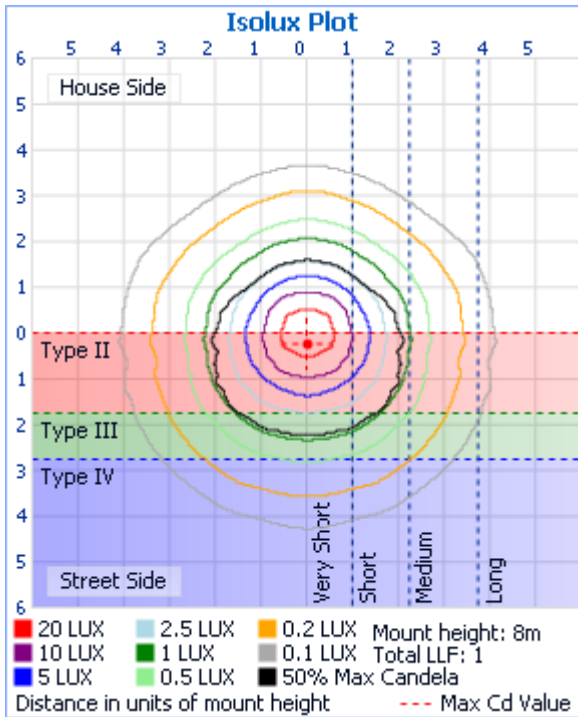

Test Lab: SCALED FROM Intertek

Photometry : Type C

CIE Class: Direct

Roadway Summary

Cutoff Classification:	CUTOFF	
Distribution:	TYPE III, VERY SHORT	
Max Cd, 90 Deg Vert:	154.0	
Max Cd, 80 to <90 Deg:	391.3	
	Lumens	% Lamp
Downward Street Side:	3,666.2	50.8%
Downward House Side:	3,334.9	46.2%
Downward Total:	7,001.1	96.9%
Upward Street Side:	111.9	1.5%
Upward House Side:	109.4	1.5%
Upward Total:	221.3	3.1%
Total Lumens:	7,222.4	100%

Zonal Lumen Summary

Zone	Lumens	% Lamp	% Luminaire
0-30	1,624.0	22.5%	22.5%
0-40	2,777.0	38.4%	38.5%
0-60	5,292.1	73.3%	73.3%
60-90	1,708.0	23.6%	23.7%
0-90	7,000.2	96.9%	96.9%
90-180	221.4	3.1%	3.1%
0-180	7,221.6	100%	100%

Flood Summary

	Efficiency	Lumens	Horizontal Spread	Vertical Spread
Field (10%):	95.3%	6,883.3	168	165.1
Beam (50%):	77.7%	5,611.7	128.5	119.5
Total:	99.9%	7,219.6		

Lumens Per Zone

Zone	Lumens	% Total	Zone	Lumens	% Total
0-10	185.0	2.6%	90-100	121.3	1.7%
10-20	550.0	7.6%	100-110	66.4	0.9%
20-30	889.1	12.3%	110-120	27.0	0.4%
30-40	1,153.1	16.0%	120-130	6.4	0.1%
40-50	1,283.8	17.8%	130-140	0.2	0%
50-60	1,231.3	17.1%	140-150	0	0%
60-70	951.1	13.2%	150-160	0	0%
70-80	525.6	7.3%	160-170	0	0%
80-90	231.3	3.2%	170-180	0	0%

Candela Table - Type C

	0	5	15	25	35	45	55	60	62.	67.	72.	77.	80	82.	87.	90	95	10	11	12	13	14	15	16	17	18					
0	19	19	19	19	19	19	19	19	19	19	19	19	19	19	19	19	19	19	19	19	19	19	19	19	19	19					
2.5	03	03	01	09	13	13	18	39	26	28	32	34	37	36	37	39	39	1	43	3	44	45	40	32	39	43	33	31	27	21	23
5	18	18	18	18	19	19	19	19	19	19	19	19	19	19	19	19	19	201	20	201	20	19	19	19	19	19	18	18	18	19	19
7.5	18	18	18	18	19	19	19	19	19	19	19	19	19	19	19	19	19	204	20	203	20	20	20	20	19	19	18	18	18	18	19
10	18	18	18	19	19	19	19	19	19	19	19	19	19	19	19	19	19	201	20	200	20	20	19	19	19	19	19	18	18	18	19
12.5	19	19	19	19	19	19	19	19	19	19	19	19	19	19	19	19	19	196	19	197	19	19	19	19	19	19	19	19	18	18	18
15	19	19	20	20	20	19	19	19	19	19	19	19	19	19	19	19	19	194	19	193	19	19	19	19	18	18	19	19	19	18	18