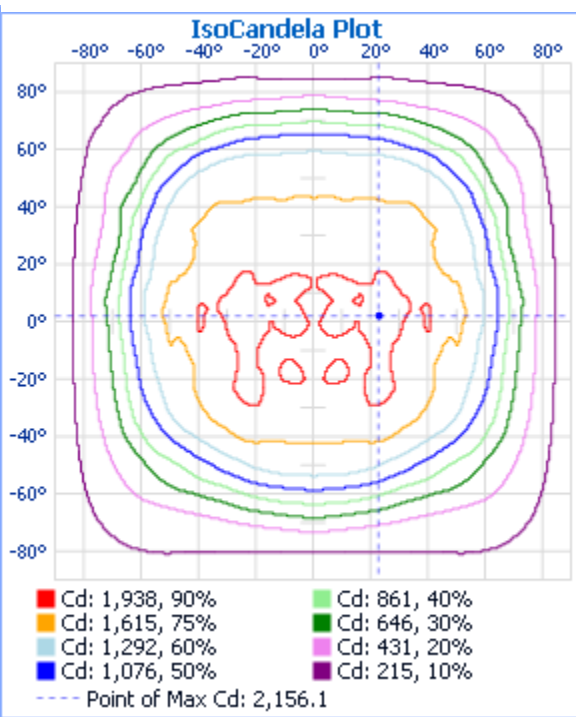

Test Lab: SCALED FROM Intertek

Photometry : Type C

CIE Class: Direct

Roadway Summary

Cutoff Classification:	CUTOFF	
Distribution:	TYPE III, VERY SHORT	
Max Cd, 90 Deg Vert:	154.0	
Max Cd, 80 to <90 Deg:	391.3	
	Lumens	% Lamp
Downward Street Side:	3,666.2	50.8%
Downward House Side:	3,334.9	46.2%
Downward Total:	7,001.1	96.9%
Upward Street Side:	111.9	1.5%
Upward House Side:	109.4	1.5%
Upward Total:	221.3	3.1%
Total Lumens:	7,222.4	100%

Zonal Lumen Summary

Zone	Lumens	% Lamp	% Luminaire
0-30	1,624.0	22.5%	22.5%
0-40	2,777.0	38.4%	38.5%
0-60	5,292.1	73.3%	73.3%
60-90	1,708.0	23.6%	23.7%
0-90	7,000.2	96.9%	96.9%
90-180	221.4	3.1%	3.1%
0-180	7,221.6	100%	100%

Flood Summary

	Efficiency	Lumens	Horizontal Spread	Vertical Spread
Field (10%):	95.3%	6,883.3	168	165.1
Beam (50%):	77.7%	5,611.7	128.5	119.5
Total:	99.9%	7,219.6		

Lumens Per Zone

Zone	Lumens	% Total	Zone	Lumens	% Total
0-10	185.0	2.6%	90-100	121.3	1.7%
10-20	550.0	7.6%	100-110	66.4	0.9%
20-30	889.1	12.3%	110-120	27.0	0.4%
30-40	1,153.1	16.0%	120-130	6.4	0.1%
40-50	1,283.8	17.8%	130-140	0.2	0%
50-60	1,231.3	17.1%	140-150	0	0%
60-70	951.1	13.2%	150-160	0	0%
70-80	525.6	7.3%	160-170	0	0%
80-90	231.3	3.2%	170-180	0	0%

Candela Table - Type C

	0	5	15	25	35	45	55	60	62.	67.	72.	77.	80	82.	87.	90	95	10	11	12	13	14	15	16	17	18					
0	19	19	19	19	19	19	19	19	19	19	19	19	19	19	19	19	19	19	19	19	19	19	19	19	19	19					
2.5	03	03	01	09	13	13	18	39	26	28	32	34	37	36	37	39	39	1	43	3	44	45	40	32	39	43	33	31	27	21	23
5	18	18	18	18	19	19	19	19	19	19	19	19	19	19	19	19	19	201	20	201	20	19	19	19	19	19	18	18	18	19	19
7.5	18	18	18	18	19	19	19	19	19	19	19	19	19	19	19	19	19	204	20	203	20	20	20	20	19	19	18	18	18	18	19
10	18	18	18	19	19	19	19	19	19	19	19	19	19	19	19	19	19	201	20	200	20	20	19	19	19	19	19	18	18	18	19
12.5	19	19	19	19	19	19	19	19	19	19	19	19	19	19	19	19	19	196	19	197	19	19	19	19	19	19	19	19	18	18	18
15	19	19	20	20	20	19	19	19	19	19	19	19	19	19	19	19	19	194	19	193	19	19	19	19	18	18	19	19	19	18	18