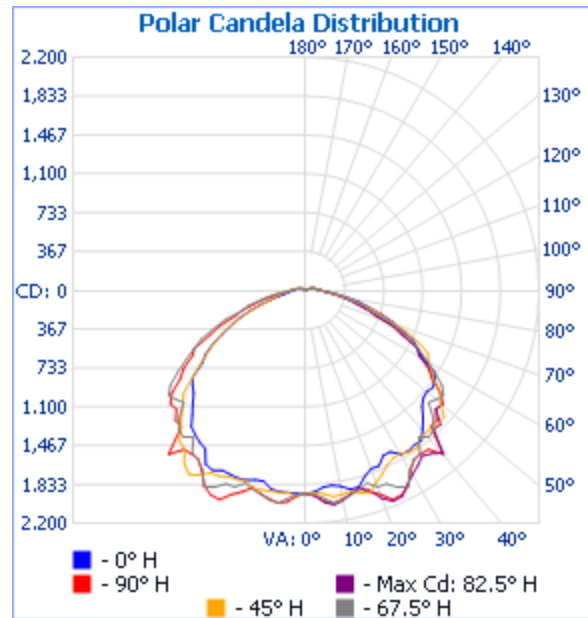

Lamp: LED

Lamp Cat: NA. LUMINAIRE OUTPUT: 7224 Lms.

Lamp Output: 1 lamp(s), rated Lumens/lamp: 7224

Max Candela: 2,156.1 at Horizontal: 82.5°, Vertical: 22.5°

Input Wattage: 92.85

Luminous Opening: Point

Test: INTERTEK TESTED

Test Lab: SCALED FROM Intertek

Photometry : Type C

CIE Class: Direct

Roadway Summary

Cutoff Classification:	CUTOFF	
Distribution:	TYPE III, VERY SHORT	
Max Cd, 90 Deg Vert:	154.0	
Max Cd, 80 to <90 Deg:	391.3	
	Lumens	% Lamp
Downward Street Side:	3,666.2	50.8%
Downward House Side:	3,334.9	46.2%
Downward Total:	7,001.1	96.9%
Upward Street Side:	111.9	1.5%
Upward House Side:	109.4	1.5%
Upward Total:	221.3	3.1%
Total Lumens:	7,222.4	100%

Flood Summary

	Efficiency	Lumens	Horizontal Spread	Vertical Spread
Field (10%):	95.3%	6,883.3	168	165.1
Beam (50%):	77.7%	5,611.7	128.5	119.5
Total:	99.9%	7,219.6		

Lumens Per Zone

Zone	Lumens	% Total	Zone	Lumens	% Total
0-10	185.0	2.6%	90-100	121.3	1.7%
10-20	550.0	7.6%	100-110	66.4	0.9%
20-30	889.1	12.3%	110-120	27.0	0.4%
30-40	1,153.1	16.0%	120-130	6.4	0.1%
40-50	1,283.8	17.8%	130-140	0.2	0%
50-60	1,231.3	17.1%	140-150	0	0%
60-70	951.1	13.2%	150-160	0	0%
70-80	525.6	7.3%	160-170	0	0%
80-90	231.3	3.2%	170-180	0	0%