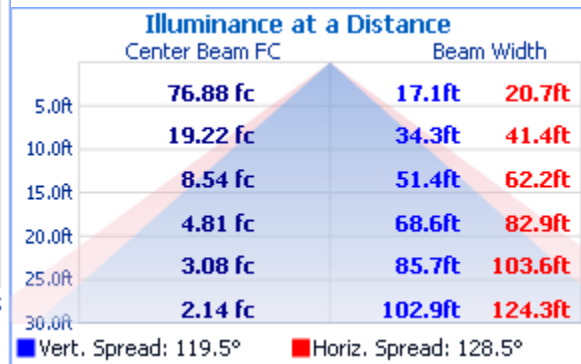

Test Lab: SCALED FROM Intertek

Photometry : Type C

CIE Class: Direct

Roadway Summary

Cutoff Classification:	CUTOFF	
Distribution:	TYPE III, VERY SHORT	
Max Cd, 90 Deg Vert:	154.0	
Max Cd, 80 to <90 Deg:	391.3	
	Lumens	% Lamp
Downward Street Side:	3,666.2	50.8%
Downward House Side:	3,334.9	46.2%
Downward Total:	7,001.1	96.9%
Upward Street Side:	111.9	1.5%
Upward House Side:	109.4	1.5%
Upward Total:	221.3	3.1%
Total Lumens:	7,222.4	100%

Zonal Lumen Summary

Zone	Lumens	% Lamp	% Luminaire
0-30	1,624.0	22.5%	22.5%
0-40	2,777.0	38.4%	38.5%
0-60	5,292.1	73.3%	73.3%
60-90	1,708.0	23.6%	23.7%
0-90	7,000.2	96.9%	96.9%
90-180	221.4	3.1%	3.1%
0-180	7,221.6	100%	100%

Flood Summary

	Efficiency	Lumens	Horizontal Spread	Vertical Spread
Field (10%):	95.3%	6,883.3	168	165.1
Beam (50%):	77.7%	5,611.7	128.5	119.5
Total:	99.9%	7,219.6		

Lumens Per Zone

Zone	Lumens	% Total	Zone	Lumens	% Total
0-10	185.0	2.6%	90-100	121.3	1.7%
10-20	550.0	7.6%	100-110	66.4	0.9%
20-30	889.1	12.3%	110-120	27.0	0.4%
30-40	1,153.1	16.0%	120-130	6.4	0.1%
40-50	1,283.8	17.8%	130-140	0.2	0%
50-60	1,231.3	17.1%	140-150	0	0%
60-70	951.1	13.2%	150-160	0	0%
70-80	525.6	7.3%	160-170	0	0%
80-90	231.3	3.2%	170-180	0	0%

Candela Table - Type C

	0	5	15	25	35	45	55	60	62.	65	67.	70	72.	75	77.	80	82.	85	87.	90	95	10	11	12	13	14	15	16	17	18	
0	19	19	19	19	19	19	19	19	19	19	19	19	19	19	19	19	192	19	192	19	19	19	19	19	19	19	19	19	19	19	19
2.5	03	03	01	09	13	13	18	39	26	28	32	34	37	36	37	39	1	43	3	44	45	40	32	39	43	33	31	27	21	23	
5	18	18	18	18	19	19	19	19	19	19	19	19	19	19	19	19	201	20	201	20	19	19	19	19	19	18	18	18	18	19	
7.5	18	18	18	18	19	19	19	19	19	19	19	19	19	19	19	19	204	20	203	20	20	20	20	19	19	18	18	18	18	19	
10	18	18	18	19	19	19	19	19	19	19	19	19	19	19	19	19	201	20	200	20	20	19	19	19	19	19	18	18	18	19	
12.5	19	19	19	19	19	19	19	19	19	19	19	19	19	19	19	19	196	19	197	19	19	19	19	19	19	19	18	18	18	18	
15	19	19	20	20	20	19	19	19	19	19	19	19	19	19	19	19	194	19	193	19	19	19	18	18	19	19	19	19	18	18	