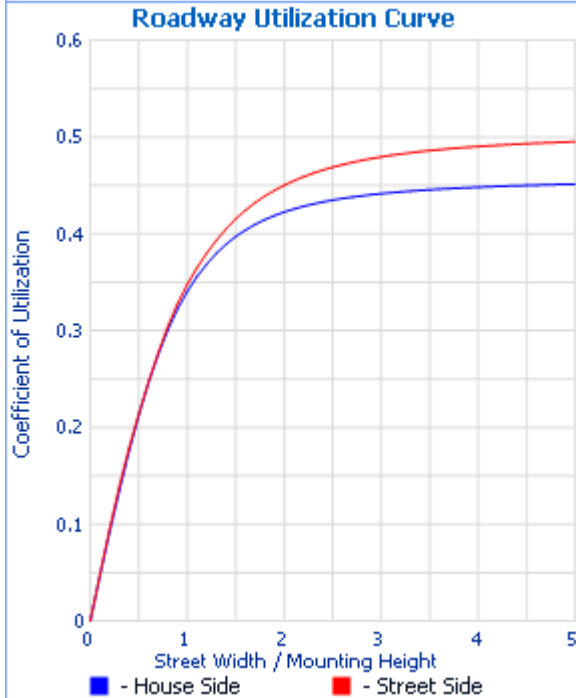

Test Lab: SCALED FROM Intertek

Photometry : Type C

CIE Class: Direct

Roadway Summary

Cutoff Classification:	CUTOFF	
Distribution:	TYPE III, VERY SHORT	
Max Cd, 90 Deg Vert:	154.0	
Max Cd, 80 to <90 Deg:	391.3	
	Lumens	% Lamp
Downward Street Side:	3,666.2	50.8%
Downward House Side:	3,334.9	46.2%
Downward Total:	7,001.1	96.9%
Upward Street Side:	111.9	1.5%
Upward House Side:	109.4	1.5%
Upward Total:	221.3	3.1%
Total Lumens:	7,222.4	100%

Zonal Lumen Summary

Zone	Lumens	% Lamp	% Luminaire
0-30	1,624.0	22.5%	22.5%
0-40	2,777.0	38.4%	38.5%
0-60	5,292.1	73.3%	73.3%
60-90	1,708.0	23.6%	23.7%
0-90	7,000.2	96.9%	96.9%
90-180	221.4	3.1%	3.1%
0-180	7,221.6	100%	100%

Flood Summary

	Efficiency	Lumens	Horizontal Spread	Vertical Spread
Field (10%):	95.3%	6,883.3	168	165.1
Beam (50%):	77.7%	5,611.7	128.5	119.5
Total:	99.9%	7,219.6		

Lumens Per Zone

Zone	Lumens	% Total	Zone	Lumens	% Total
0-10	185.0	2.6%	90-100	121.3	1.7%
10-20	550.0	7.6%	100-110	66.4	0.9%
20-30	889.1	12.3%	110-120	27.0	0.4%
30-40	1,153.1	16.0%	120-130	6.4	0.1%
40-50	1,283.8	17.8%	130-140	0.2	0%
50-60	1,231.3	17.1%	140-150	0	0%
60-70	951.1	13.2%	150-160	0	0%
70-80	525.6	7.3%	160-170	0	0%
80-90	231.3	3.2%	170-180	0	0%