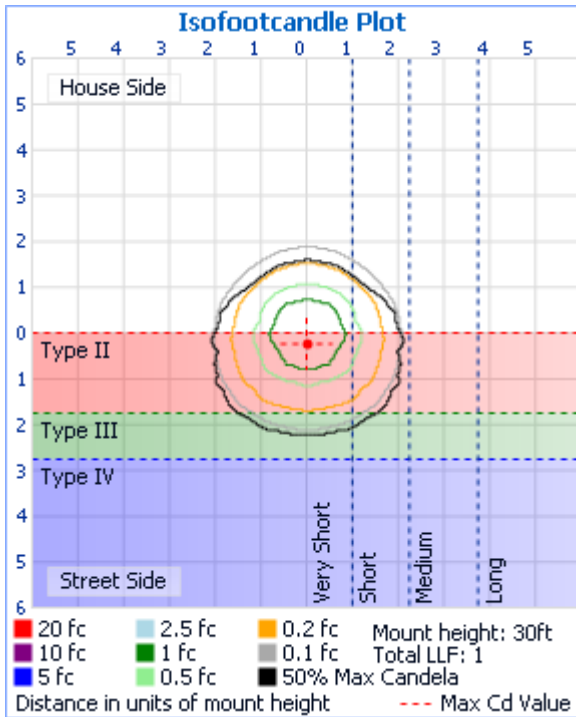

Test Lab: SCALED FROM Intertek

Photometry : Type C

CIE Class: Direct

Roadway Summary

Cutoff Classification:	CUTOFF	
Distribution:	TYPE III, VERY SHORT	
Max Cd, 90 Deg Vert:	154.0	
Max Cd, 80 to <90 Deg:	391.3	
	Lumens	% Lamp
Downward Street Side:	3,666.2	50.8%
Downward House Side:	3,334.9	46.2%
Downward Total:	7,001.1	96.9%
Upward Street Side:	111.9	1.5%
Upward House Side:	109.4	1.5%
Upward Total:	221.3	3.1%
Total Lumens:	7,222.4	100%

Zonal Lumen Summary

Zone	Lumens	% Lamp	% Luminaire
0-30	1,624.0	22.5%	22.5%
0-40	2,777.0	38.4%	38.5%
0-60	5,292.1	73.3%	73.3%
60-90	1,708.0	23.6%	23.7%
0-90	7,000.2	96.9%	96.9%
90-180	221.4	3.1%	3.1%
0-180	7,221.6	100%	100%

Flood Summary

	Efficiency	Lumens	Horizontal Spread	Vertical Spread
Field (10%):	95.3%	6,883.3	168	165.1
Beam (50%):	77.7%	5,611.7	128.5	119.5
Total:	99.9%	7,219.6		

Lumens Per Zone

Zone	Lumens	% Total	Zone	Lumens	% Total
0-10	185.0	2.6%	90-100	121.3	1.7%
10-20	550.0	7.6%	100-110	66.4	0.9%
20-30	889.1	12.3%	110-120	27.0	0.4%
30-40	1,153.1	16.0%	120-130	6.4	0.1%
40-50	1,283.8	17.8%	130-140	0.2	0%
50-60	1,231.3	17.1%	140-150	0	0%
60-70	951.1	13.2%	150-160	0	0%
70-80	525.6	7.3%	160-170	0	0%
80-90	231.3	3.2%	170-180	0	0%

Candela Table - Type C

	0	5	15	25	35	45	55	60	62.	65	67.	70	72.	75	77.	80	82.	85	87.	90	95	10	11	12	13	14	15	16	17	18	
0	19	19	19	19	19	19	19	19	19	19	19	19	19	19	19	19	192	19	192	19	19	19	19	19	19	19	19	19	19	19	19
2.5	03	03	01	09	13	13	18	39	26	28	32	34	37	36	37	39	1	43	3	44	45	40	32	39	43	33	31	27	21	23	
5	18	18	18	18	19	19	19	19	19	19	19	19	19	19	19	19	201	20	201	20	19	19	19	19	19	18	18	18	18	19	
7.5	18	18	18	18	19	19	19	19	19	19	19	19	19	19	19	19	204	20	203	20	20	20	20	19	19	18	18	18	18	19	
10	18	18	18	19	19	19	19	19	19	19	19	19	19	19	19	19	201	20	200	20	20	19	19	19	19	19	18	18	18	19	
12.5	19	19	19	19	19	19	19	19	19	19	19	19	19	19	19	19	196	19	197	19	19	19	19	19	19	19	18	18	18	18	
15	19	19	20	20	20	19	19	19	19	19	19	19	19	19	19	19	194	19	193	19	19	19	18	18	19	19	19	19	18	18	