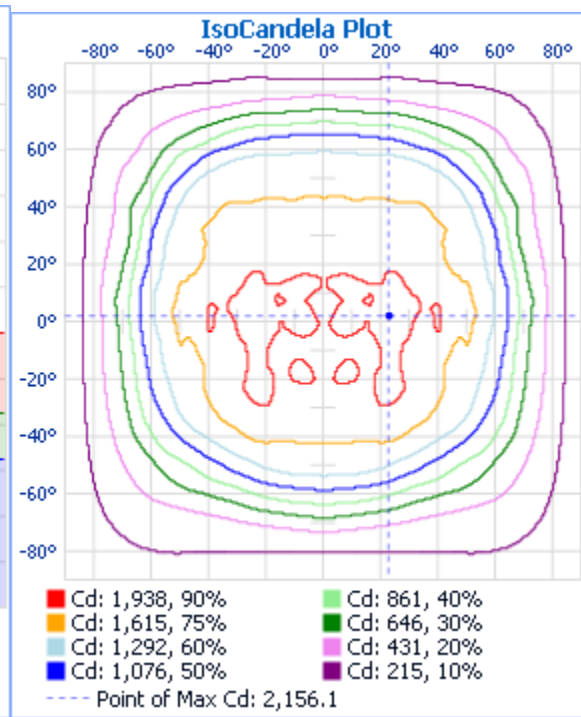

Test Lab: SCALED FROM Intertek

Photometry : Type C

CIE Class: Direct

Roadway Summary

Cutoff Classification:	CUTOFF	
Distribution:	TYPE III, VERY SHORT	
Max Cd, 90 Deg Vert:	154.0	
Max Cd, 80 to <90 Deg:	391.3	
	Lumens	% Lamp
Downward Street Side:	3,666.2	50.8%
Downward House Side:	3,334.9	46.2%
Downward Total:	7,001.1	96.9%
Upward Street Side:	111.9	1.5%
Upward House Side:	109.4	1.5%
Upward Total:	221.3	3.1%
Total Lumens:	7,222.4	100%

Zonal Lumen Summary

Zone	Lumens	% Lamp	% Luminaire
0-30	1,624.0	22.5%	22.5%
0-40	2,777.0	38.4%	38.5%
0-60	5,292.1	73.3%	73.3%
60-90	1,708.0	23.6%	23.7%
0-90	7,000.2	96.9%	96.9%
90-180	221.4	3.1%	3.1%
0-180	7,221.6	100%	100%

Flood Summary

	Efficiency	Lumens	Horizontal Spread	Vertical Spread
Field (10%):	95.3%	6,883.3	168	165.1
Beam (50%):	77.7%	5,611.7	128.5	119.5
Total:	99.9%	7,219.6		

Lumens Per Zone

Zone	Lumens	% Total	Zone	Lumens	% Total
0-10	185.0	2.6%	90-100	121.3	1.7%
10-20	550.0	7.6%	100-110	66.4	0.9%
20-30	889.1	12.3%	110-120	27.0	0.4%
30-40	1,153.1	16.0%	120-130	6.4	0.1%
40-50	1,283.8	17.8%	130-140	0.2	0%
50-60	1,231.3	17.1%	140-150	0	0%
60-70	951.1	13.2%	150-160	0	0%
70-80	525.6	7.3%	160-170	0	0%
80-90	231.3	3.2%	170-180	0	0%

Candela Table - Type C

	0	5	15	25	35	45	55	60	62.	65	67.	70	72.	75	77.	80	82.	85	87.	90	95	10	11	12	13	14	15	16	17	18	
0	19	19	19	19	19	19	19	19	19	19	19	19	19	19	19	19	192	19	192	19	19	19	19	19	19	19	19	19	19	19	19
2.5	03	03	01	09	13	13	18	39	26	28	32	34	37	36	37	39	1	43	3	44	45	40	32	39	43	33	31	27	21	23	
5	18	18	18	18	19	19	19	19	19	19	19	19	19	19	19	19	201	20	201	20	19	19	19	19	19	18	18	18	18	19	
7.5	18	18	18	18	19	19	19	19	19	19	19	19	19	19	19	19	204	20	203	20	20	20	20	19	19	18	18	18	18	19	
10	18	18	18	19	19	19	19	19	19	19	19	19	19	19	19	19	201	20	200	20	20	19	19	19	19	19	18	18	18	19	
12.5	19	19	19	19	19	19	19	19	19	19	19	19	19	19	19	19	196	19	197	19	19	19	19	19	19	19	18	18	18	18	
15	19	19	20	20	20	19	19	19	19	19	19	19	19	19	19	19	194	19	193	19	19	19	18	18	19	19	19	19	18	18	