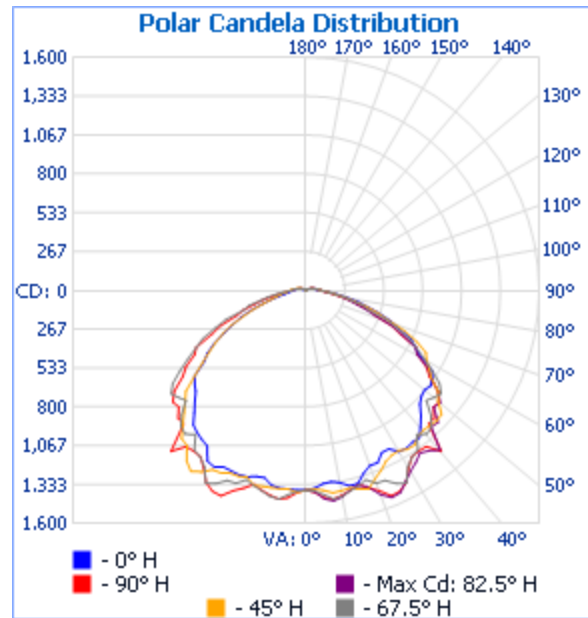

Lamp: LED

Lamp Cat: NA. LUMINAIRE OUTPUT: 5160 Lms.

Lamp Output: 1 lamp(s), rated Lumens/lamp: 5160

Max Candela: 1,540.1 at Horizontal: 82.5°, Vertical: 22.5°

Input Wattage: 76.1

Luminous Opening: Point

Test Lab: Intertek

Photometry : Type C

CIE Class: Direct

Roadway Summary

Cutoff Classification:	CUTOFF	
Distribution:	TYPE III, VERY SHORT	
Max Cd, 90 Deg Vert:	110.0	
Max Cd, 80 to <90 Deg:	279.5	
	Lumens	% Lamp
Downward Street Side:	2,618.7	50.8%
Downward House Side:	2,382.1	46.2%
Downward Total:	5,000.8	96.9%
Upward Street Side:	79.9	1.5%
Upward House Side:	78.2	1.5%
Upward Total:	158.1	3.1%
Total Lumens:	5,158.9	100%