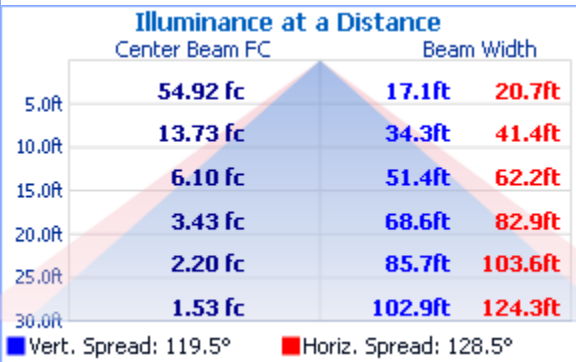

Photometry : Type C

CIE Class: Direct

Roadway Summary

Cutoff Classification:	CUTOFF	
Distribution:	TYPE III, VERY SHORT	
Max Cd, 90 Deg Vert:	110.0	
Max Cd, 80 to <90 Deg:	279.5	
	Lumens	% Lamp
Downward Street Side:	2,618.7	50.8%
Downward House Side:	2,382.1	46.2%
Downward Total:	5,000.8	96.9%
Upward Street Side:	79.9	1.5%
Upward House Side:	78.2	1.5%
Upward Total:	158.1	3.1%
Total Lumens:	5,158.9	100%

Zonal Lumen Summary

Zone	Lumens	% Lamp	% Luminaire
0-30	1,160.0	22.5%	22.5%
0-40	1,983.6	38.4%	38.5%
0-60	3,780.1	73.3%	73.3%
60-90	1,220.0	23.6%	23.7%
0-90	5,000.1	96.9%	96.9%
90-180	158.2	3.1%	3.1%
0-180	5,158.3	100%	100%

Flood Summary

	Efficiency	Lumens	Horizontal Spread	Vertical Spread
Field (10%):	95.3%	4,916.7	168	165.1
Beam (50%):	77.7%	4,008.3	128.5	119.5
Total:	99.9%	5,156.9		

Lumens Per Zone

Zone	Lumens	% Total	Zone	Lumens	% Total
0-10	132.1	2.6%	90-100	86.7	1.7%
10-20	392.8	7.6%	100-110	47.4	0.9%
20-30	635.0	12.3%	110-120	19.3	0.4%
30-40	823.6	16.0%	120-130	4.6	0.1%
40-50	917.0	17.8%	130-140	0.2	0%
50-60	879.5	17.1%	140-150	0	0%
60-70	679.4	13.2%	150-160	0	0%
70-80	375.4	7.3%	160-170	0	0%
80-90	165.2	3.2%	170-180	0	0%

Candela Table - Type C

	0	5	15	25	35	45	55	60	62.	67.	72.	77.	82.	87.	90	95	10	11	12	13	14	15	16	17	18	
0	13	13	13	13	13	13	13	13	13	13	13	13	13	13	13	13	13	13	13	13	13	13	13	13	13	
2.5	60	59	58	63	66	66	70	85	76	78	80	82	83	83	84	85	138	13	138	13	13	13	13	13	13	13
5	34	32	28	38	61	79	97	03	07	08	09	12	20	16	21	28	143	14	143	14	14	14	14	14	14	14
7.5	26	21	30	46	66	03	26	37	42	47	46	47	53	57	60	63	145	14	145	14	14	14	14	14	14	14
10	42	41	56	60	78	98	12	16	26	30	36	52	55	47	44	40	144	14	143	14	14	14	14	13	13	13
12.5	13	13	14	14	13	13	13	13	14	14	14	14	14	14	14	14	140	14	141	14	13	13	13	13	13	13
15	13	13	14	14	14	14	13	13	13	13	13	13	13	13	13	13	139	13	138	13	13	13	13	13	13	13