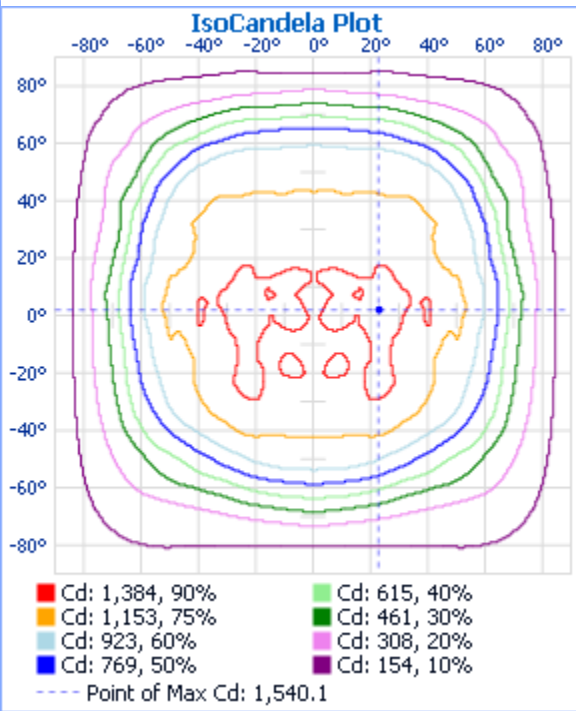

Photometry : Type C

CIE Class: Direct

Roadway Summary

Cutoff Classification:	CUTOFF	
Distribution:	TYPE III, VERY SHORT	
Max Cd, 90 Deg Vert:	110.0	
Max Cd, 80 to <90 Deg:	279.5	
	Lumens	% Lamp
Downward Street Side:	2,618.7	50.8%
Downward House Side:	2,382.1	46.2%
Downward Total:	5,000.8	96.9%
Upward Street Side:	79.9	1.5%
Upward House Side:	78.2	1.5%
Upward Total:	158.1	3.1%
Total Lumens:	5,158.9	100%

Zonal Lumen Summary

Zone	Lumens	% Lamp	% Luminaire
0-30	1,160.0	22.5%	22.5%
0-40	1,983.6	38.4%	38.5%
0-60	3,780.1	73.3%	73.3%
60-90	1,220.0	23.6%	23.7%
0-90	5,000.1	96.9%	96.9%
90-180	158.2	3.1%	3.1%
0-180	5,158.3	100%	100%

Flood Summary

	Efficiency	Lumens	Horizontal Spread	Vertical Spread
Field (10%):	95.3%	4,916.7	168	165.1
Beam (50%):	77.7%	4,008.3	128.5	119.5
Total:	99.9%	5,156.9		

Lumens Per Zone

Zone	Lumens	% Total	Zone	Lumens	% Total
0-10	132.1	2.6%	90-100	86.7	1.7%
10-20	392.8	7.6%	100-110	47.4	0.9%
20-30	635.0	12.3%	110-120	19.3	0.4%
30-40	823.6	16.0%	120-130	4.6	0.1%
40-50	917.0	17.8%	130-140	0.2	0%
50-60	879.5	17.1%	140-150	0	0%
60-70	679.4	13.2%	150-160	0	0%
70-80	375.4	7.3%	160-170	0	0%
80-90	165.2	3.2%	170-180	0	0%

Candela Table - Type C

	0	5	15	25	35	45	55	60	62.	67.	72.	77.	82.	87.	90	95	10	11	12	13	14	15	16	17	18	
0	13	13	13	13	13	13	13	13	13	13	13	13	13	13	13	13	13	13	13	13	13	13	13	13	13	
2.5	60	59	58	63	66	66	70	85	76	78	80	82	83	83	84	85	138	13	138	13	13	13	13	13	13	13
5	34	32	28	38	61	79	97	03	07	08	09	12	20	16	21	28	143	14	143	14	14	14	14	14	14	14
7.5	26	21	30	46	66	03	26	37	42	47	46	47	53	57	60	63	145	14	145	14	14	14	14	14	14	14
10	42	41	56	60	78	98	12	16	26	30	36	52	55	47	44	40	144	14	143	14	14	14	14	13	13	13
12.5	13	13	14	14	13	13	13	13	14	14	14	14	14	14	14	14	140	14	141	14	13	13	13	13	13	13
15	13	13	14	14	14	14	13	13	13	13	13	13	13	13	13	13	139	13	138	13	13	13	13	13	13	13