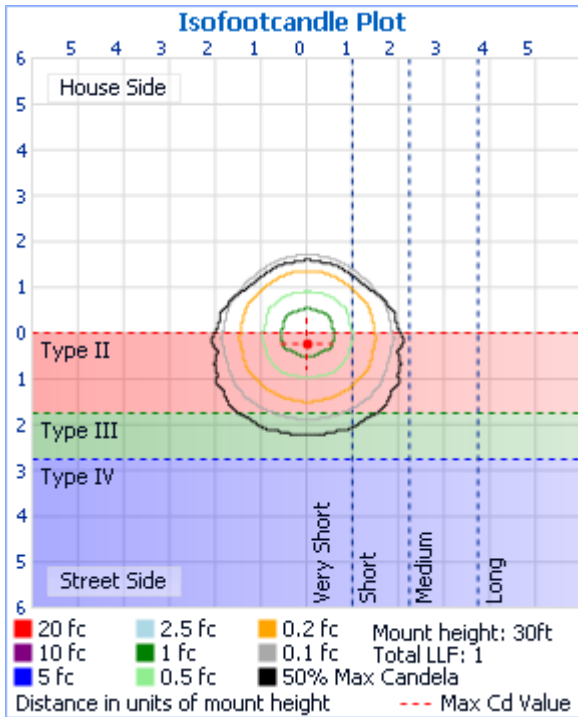

Photometry : Type C

CIE Class: Direct

Roadway Summary

Cutoff Classification:	CUTOFF	
Distribution:	TYPE III, VERY SHORT	
Max Cd, 90 Deg Vert:	110.0	
Max Cd, 80 to <90 Deg:	279.5	
	Lumens	% Lamp
Downward Street Side:	2,618.7	50.8%
Downward House Side:	2,382.1	46.2%
Downward Total:	5,000.8	96.9%
Upward Street Side:	79.9	1.5%
Upward House Side:	78.2	1.5%
Upward Total:	158.1	3.1%
Total Lumens:	5,158.9	100%

Zonal Lumen Summary

Zone	Lumens	% Lamp	% Luminaire
0-30	1,160.0	22.5%	22.5%
0-40	1,983.6	38.4%	38.5%
0-60	3,780.1	73.3%	73.3%
60-90	1,220.0	23.6%	23.7%
0-90	5,000.1	96.9%	96.9%
90-180	158.2	3.1%	3.1%
0-180	5,158.3	100%	100%

Flood Summary

	Efficiency	Lumens	Horizontal Spread	Vertical Spread
Field (10%):	95.3%	4,916.7	168	165.1
Beam (50%):	77.7%	4,008.3	128.5	119.5
Total:	99.9%	5,156.9		

Lumens Per Zone

Zone	Lumens	% Total	Zone	Lumens	% Total
0-10	132.1	2.6%	90-100	86.7	1.7%
10-20	392.8	7.6%	100-110	47.4	0.9%
20-30	635.0	12.3%	110-120	19.3	0.4%
30-40	823.6	16.0%	120-130	4.6	0.1%
40-50	917.0	17.8%	130-140	0.2	0%
50-60	879.5	17.1%	140-150	0	0%
60-70	679.4	13.2%	150-160	0	0%
70-80	375.4	7.3%	160-170	0	0%
80-90	165.2	3.2%	170-180	0	0%

Candela Table - Type C

	0	5	15	25	35	45	55	60	62.	67.	72.	77.	82.	87.	90	95	10	11	12	13	14	15	16	17	18	
0	13	13	13	13	13	13	13	13	13	13	13	13	13	13	13	13	13	13	13	13	13	13	13	13	13	
2.5	60	59	58	63	66	66	70	85	76	78	80	82	83	83	84	85	138	13	138	13	13	13	13	13	13	13
5	34	32	28	38	61	79	97	03	07	08	09	12	20	16	21	28	143	14	143	14	14	14	14	14	14	14
7.5	26	21	30	46	66	03	26	37	42	47	46	47	53	57	60	63	145	14	145	14	14	14	14	14	14	14
10	42	41	56	60	78	98	12	16	26	30	36	52	55	47	44	40	144	14	143	14	14	14	14	13	13	13
12.5	13	13	14	14	13	13	13	13	14	14	14	14	14	14	14	14	140	14	141	14	13	13	13	13	13	13
15	13	13	14	14	14	14	13	13	13	13	13	13	13	13	13	13	139	13	138	13	13	13	13	13	13	13