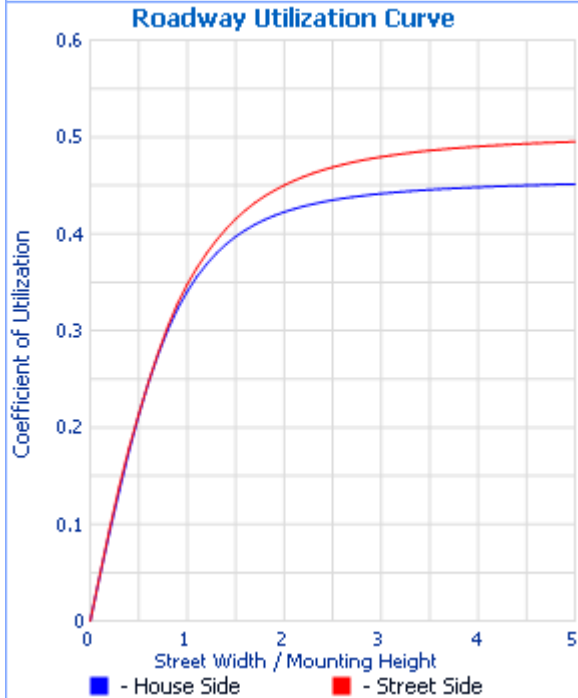

Photometry : Type C

CIE Class: Direct

Roadway Summary

Cutoff Classification:	CUTOFF	
Distribution:	TYPE III, VERY SHORT	
Max Cd, 90 Deg Vert:	110.0	
Max Cd, 80 to <90 Deg:	279.5	
	Lumens	% Lamp
Downward Street Side:	2,618.7	50.8%
Downward House Side:	2,382.1	46.2%
Downward Total:	5,000.8	96.9%
Upward Street Side:	79.9	1.5%
Upward House Side:	78.2	1.5%
Upward Total:	158.1	3.1%
Total Lumens:	5,158.9	100%

Zonal Lumen Summary

Zone	Lumens	% Lamp	% Luminaire
0-30	1,160.0	22.5%	22.5%
0-40	1,983.6	38.4%	38.5%
0-60	3,780.1	73.3%	73.3%
60-90	1,220.0	23.6%	23.7%
0-90	5,000.1	96.9%	96.9%
90-180	158.2	3.1%	3.1%
0-180	5,158.3	100%	100%

Flood Summary

	Efficiency	Lumens	Horizontal Spread	Vertical Spread
Field (10%):	95.3%	4,916.7	168	165.1
Beam (50%):	77.7%	4,008.3	128.5	119.5
Total:	99.9%	5,156.9		

Lumens Per Zone

Zone	Lumens	% Total	Zone	Lumens	% Total
0-10	132.1	2.6%	90-100	86.7	1.7%
10-20	392.8	7.6%	100-110	47.4	0.9%
20-30	635.0	12.3%	110-120	19.3	0.4%
30-40	823.6	16.0%	120-130	4.6	0.1%
40-50	917.0	17.8%	130-140	0.2	0%
50-60	879.5	17.1%	140-150	0	0%
60-70	679.4	13.2%	150-160	0	0%
70-80	375.4	7.3%	160-170	0	0%
80-90	165.2	3.2%	170-180	0	0%